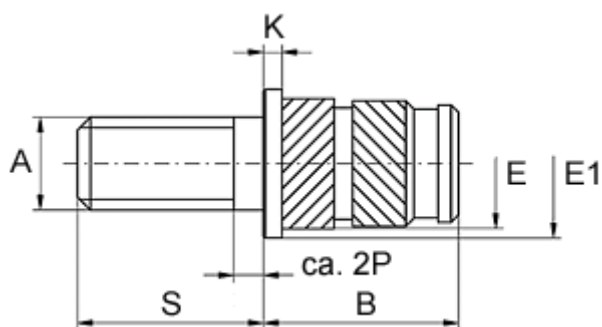

Data Sheet

Article number: 12867000040840
Description: KLEE-coil 867 000 040.840
M4 Brass

Measures

Flange diameter E1	= 7.2
Flange height	= 0.8
Male thread A	= M4x0,7
Min distance to edge W	= 2.5
Mounting length B	= 9.0
Outer diameter E	= 6.3
Pin length S	= 10
Recommended bore diameter W +0.1	= 5.6